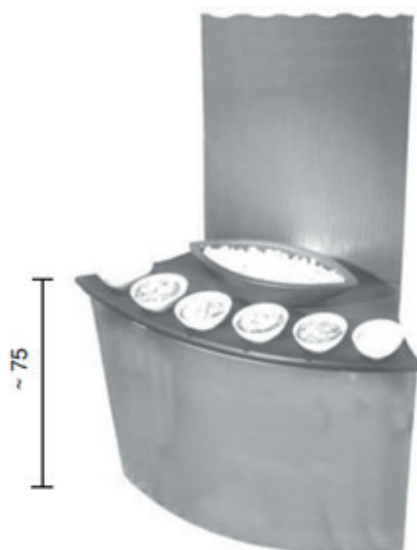

## Sommerhuber Healing Clay Spa Console

Console for the Healing Clay Spa in large-scale heat storing ceramics matching the Healing Clay Spa Seats. Consists of a wall ceramic in fluted design, a ceramic shelf with integrated spaces for plastic bowls, a ceramic oval-shaped bowl and ceramic plinth with steam inlet.

Descriptive size: W/L/H ~ 86/36/135 cm  
Article no.: 652 011

Delivery in separate components.  
Installation in accordance to assembly recommendation.

Available in 15 different glazes.

- EPS sub-construction
  - Incl. ceramic for walls (fluted lengthwise), basin oval 43x17, shelf for 6 plastic bowls, shelf plinth, steam inlet plate
  - Standard width of joints ~ 3 mm
  - Incl. LED light IP65
  - Excl. plastic bowls
  - Excl. cabin and technical equipment
- Min. dimensions cabin: L/W/H ~ 280/144/220 cm