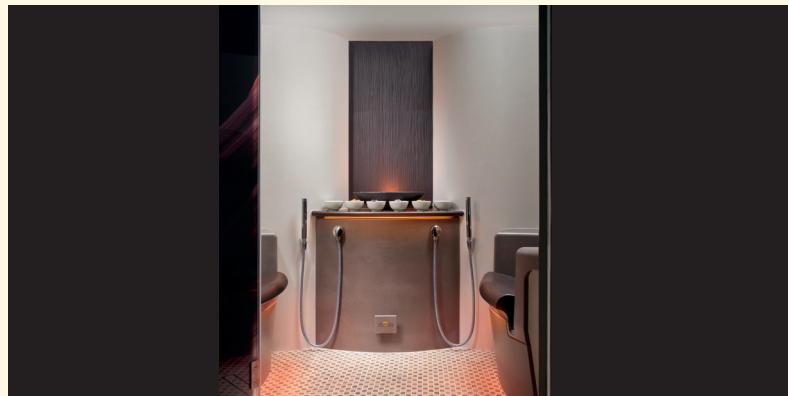

## Sommerhuber Healing Clay Spa Console

Console for the Healing Clay Spa in large-scale heat storing ceramics matching the Healing Clay Spa Seats. Consists of a wall ceramic in fluted design, a ceramic shelf with integrated spaces for plastic bowls, a ceramic oval-shaped bowl and ceramic plinth with steam inlet.

Descriptive size: W/L/H ~ 86/36/135 cm  
Article no.: 652 011

Delivery in separate components.  
Installation in accordance to assembly recommendation.

Available in 15 different glazes.

- EPS sub-construction
  - Incl. ceramic for walls (fluted lengthwise), basin oval 43x17, shelf for 6 plastic bowls, shelf plinth, steam inlet plate
  - Standard width of joints ~ 3 mm
  - Incl. LED light IP65
  - Excl. plastic bowls
  - Excl. cabin and technical equipment
- Min. dimensions cabin: L/W/H ~ 280/144/220 cm