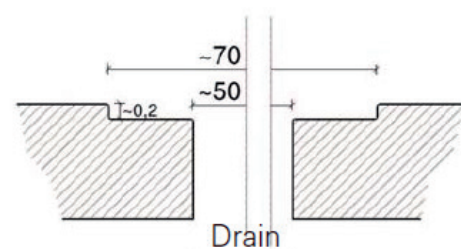

Measurements in mm

This product is maintenance free.

For proper cleaning please use only cleaning agents with PH value between 5.0 - 9.0. Please use soft cleaning clothes only. Abrasive brushes or high-pressure cleaners could damage the glazed surface.