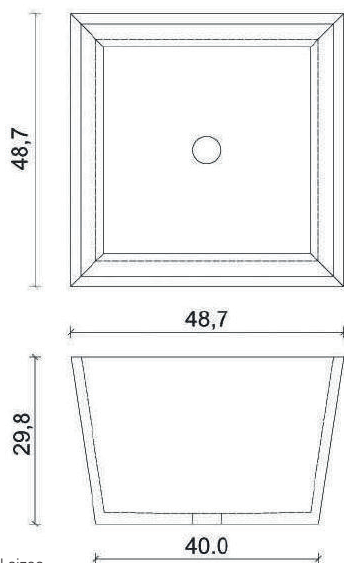

Sommerhuber Foot basin square

The square foot basin is made of heat storing ceramic in one single piece without joints, glazed inside and outside over the entire surface. It has a coning form with a drain located in the middle.

Descriptive size: L/W/H ~ 49/49/30 cm

Weight: ~ 22 kg

Article no.: 651 261

Available in 15 different glazes.

Please note, for technical reasons this element is not available in 318 outback, 436 sandstone medium, 458 savanna medium and 461 alabaster matt.

- Slip-poor basin floor
- To be mounted directly on the floor with stripes of silicone
- Drain tap to be built on site.
- Optional discharge, with standpipe valve or with hole drilling in the ceramic
- Excl. spillway hole in the ceramic and mounting kit

Measurements are nominal sizes.
Measurements in cm