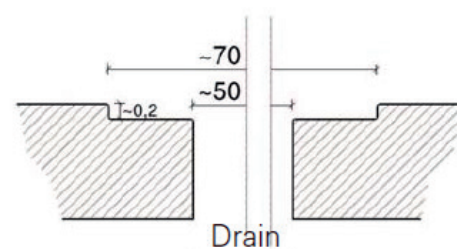

Measurements in mm

This product is maintenance free.

For proper cleaning please use only cleaning agents with PH value between 5.0 - 9.0. Please use soft cleaning clothes only. Abrasive brushes or high-pressure cleaners could damage the glazed surface.