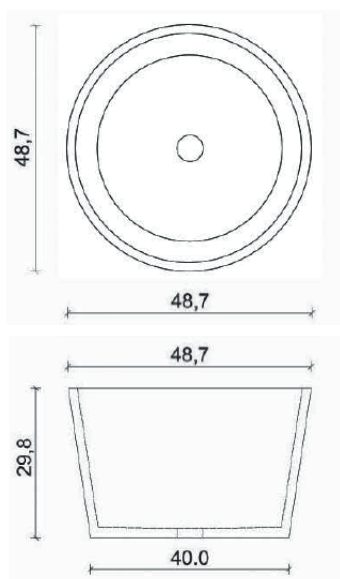

Sommerhuber Foot basin round

The round foot basin is made of heat storing ceramic in one single piece without joints, glazed inside and outside over the entire surface. It has a coning form with a drain located in the middle.

Descriptive size: Ø/H ~ 49/30 cm

Weight: ~ 18 kg

Article no.: 651 263

Available in 15 different glazes.

Please note, for technical reasons this element is not available in 318 outback, 436 sandstone medium, 458 savanna medium and 461 alabaster matt.

- Slip-poor basin floor
- To be mounted directly on the floor with stripes of silicone
- Drain tap to be built on site.
- Optional discharge, with standpipe valve or with hole drilling in the ceramic
- Excl. spillway hole in the ceramic and mounting kit

Measurements are nominal sizes.
Measurements in cm